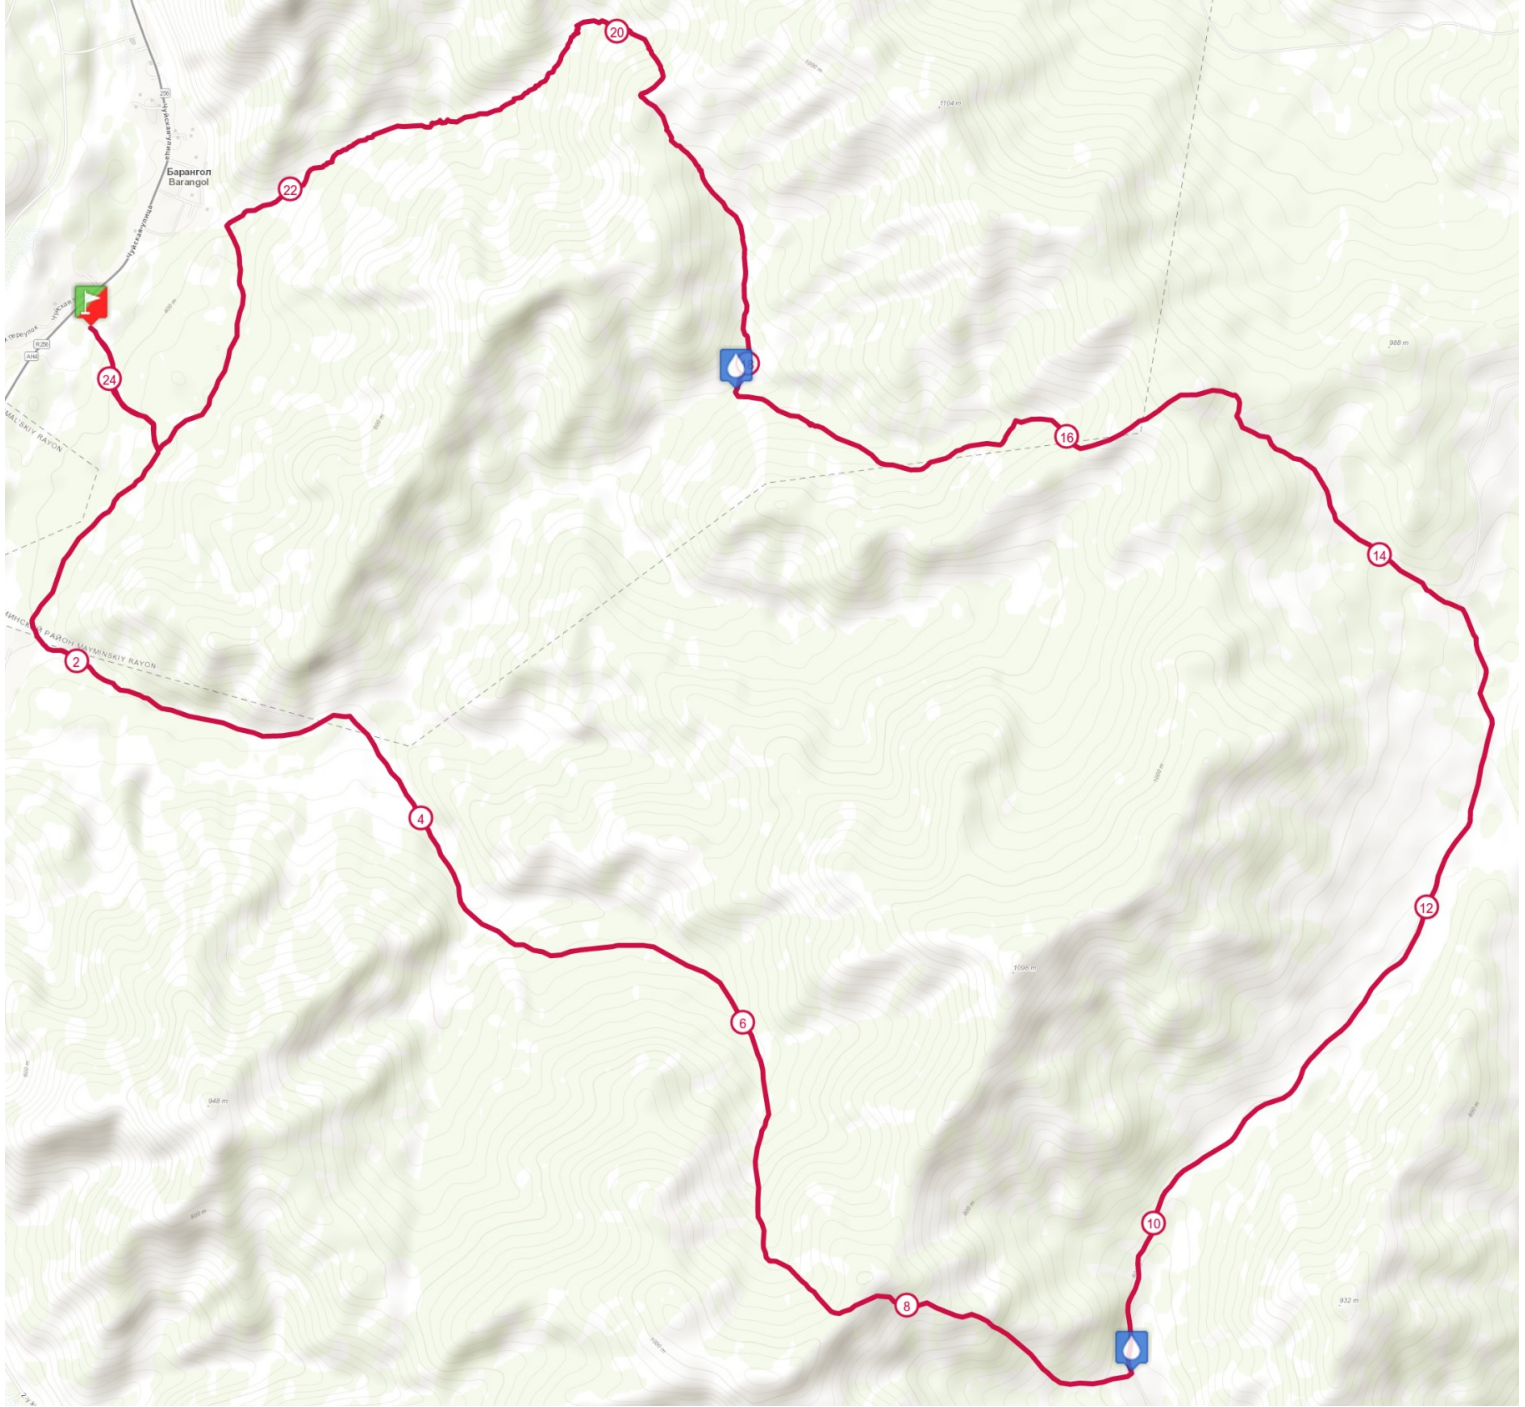

Get this track on your mobile with the app TrailConnect. To read more : <http://trailconnect.run>

<https://tracedetail.com>

 > 10%  > 20%  > 30%