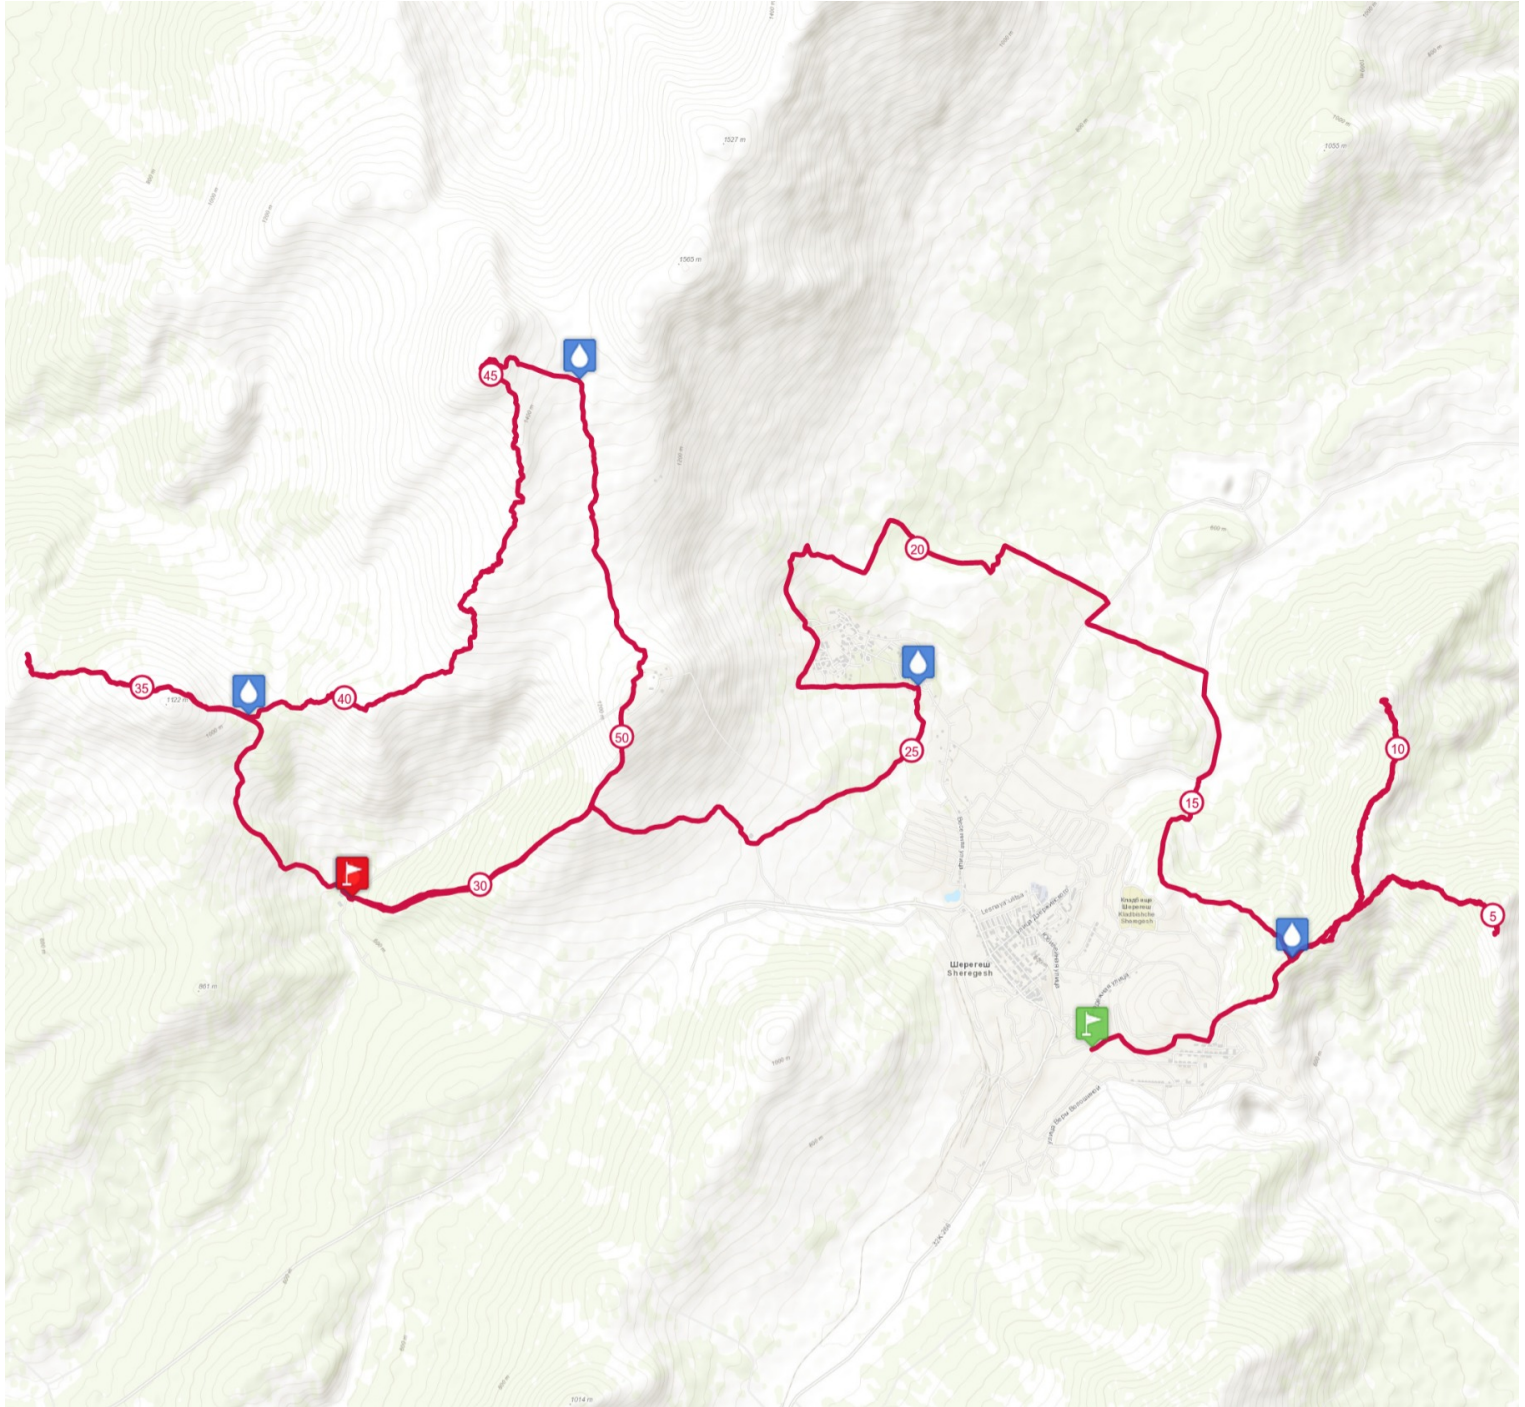

Get this track on your mobile with the app TrailConnect. To read more : <http://trailconnect.run>

<https://tracedetail.com>

 > 10%  > 20%  > 30%