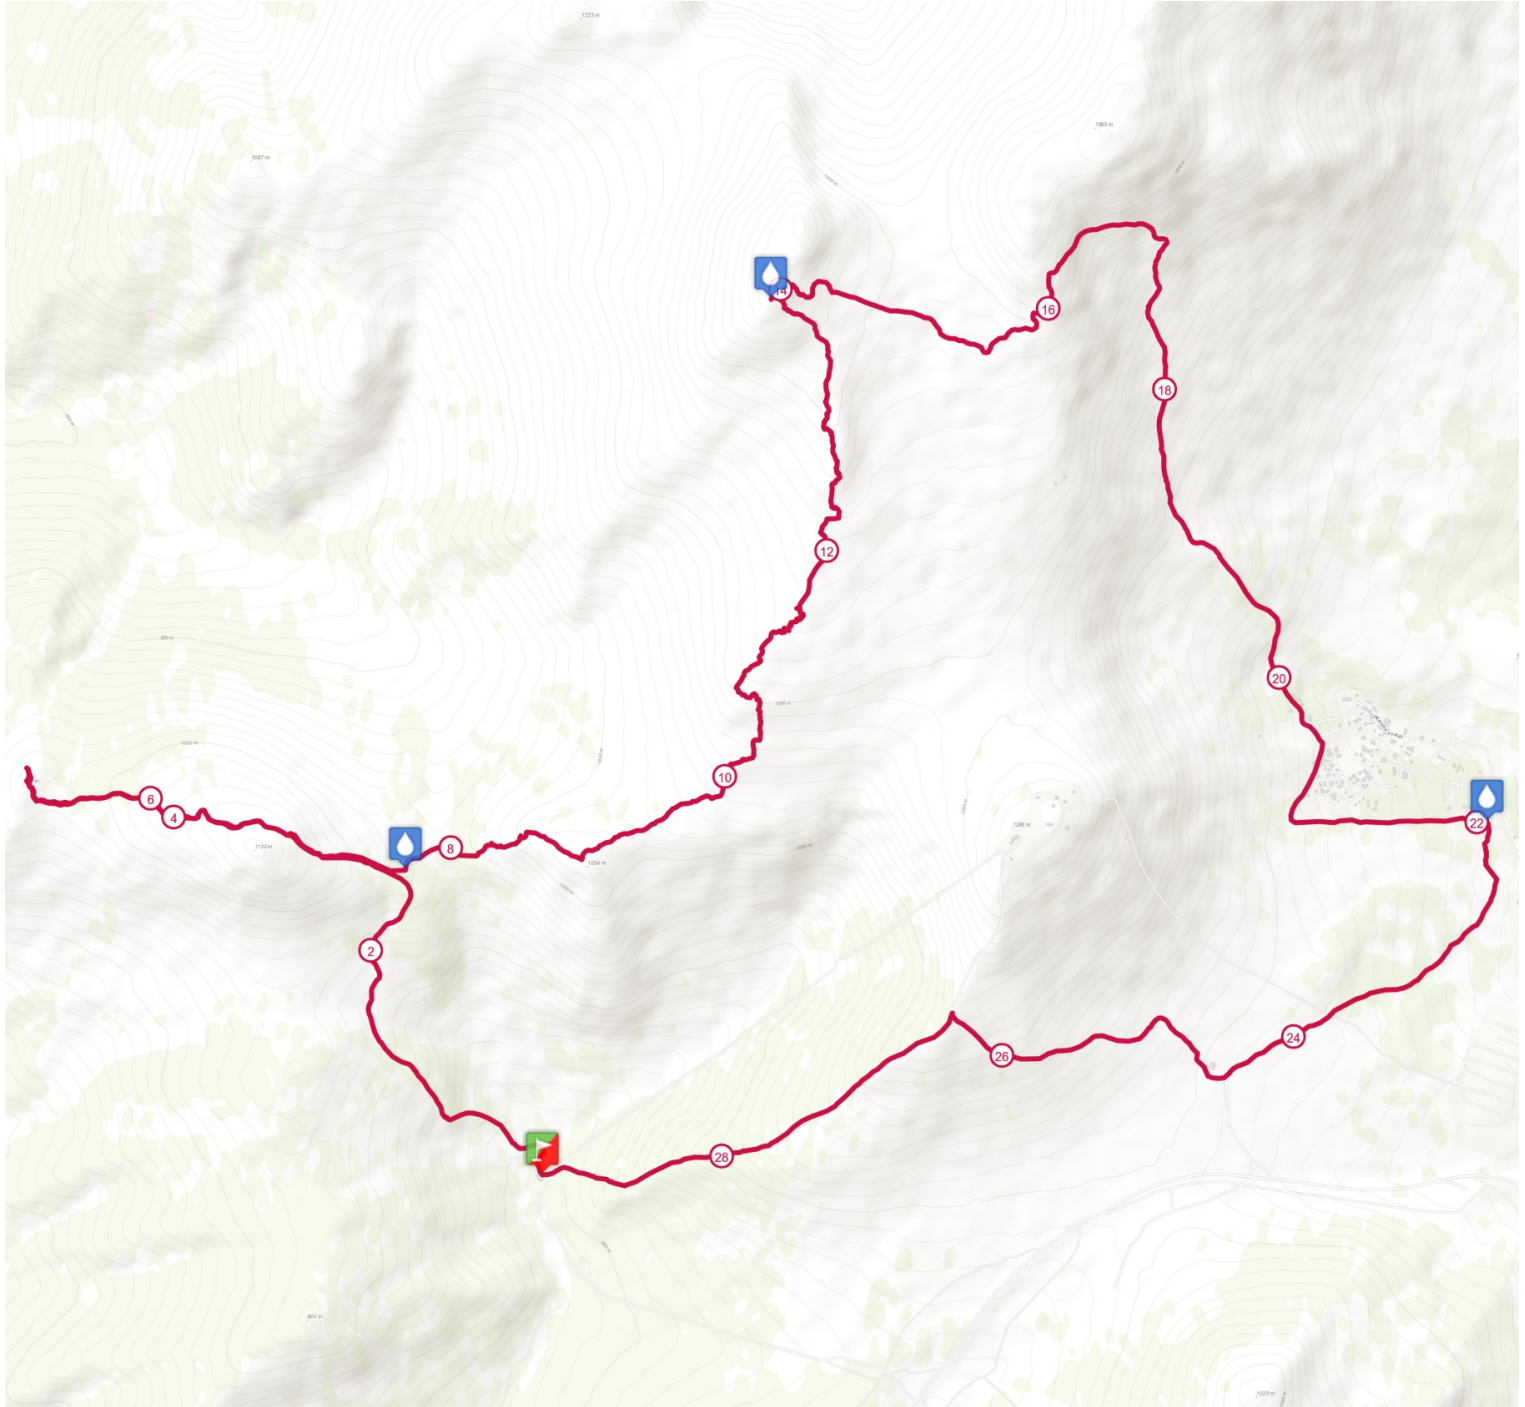

Get this track on your mobile with the app TrailConnect. To read more : <http://trailconnect.run>

<https://tracedetail.com>

 > 10%  > 20%  > 30%