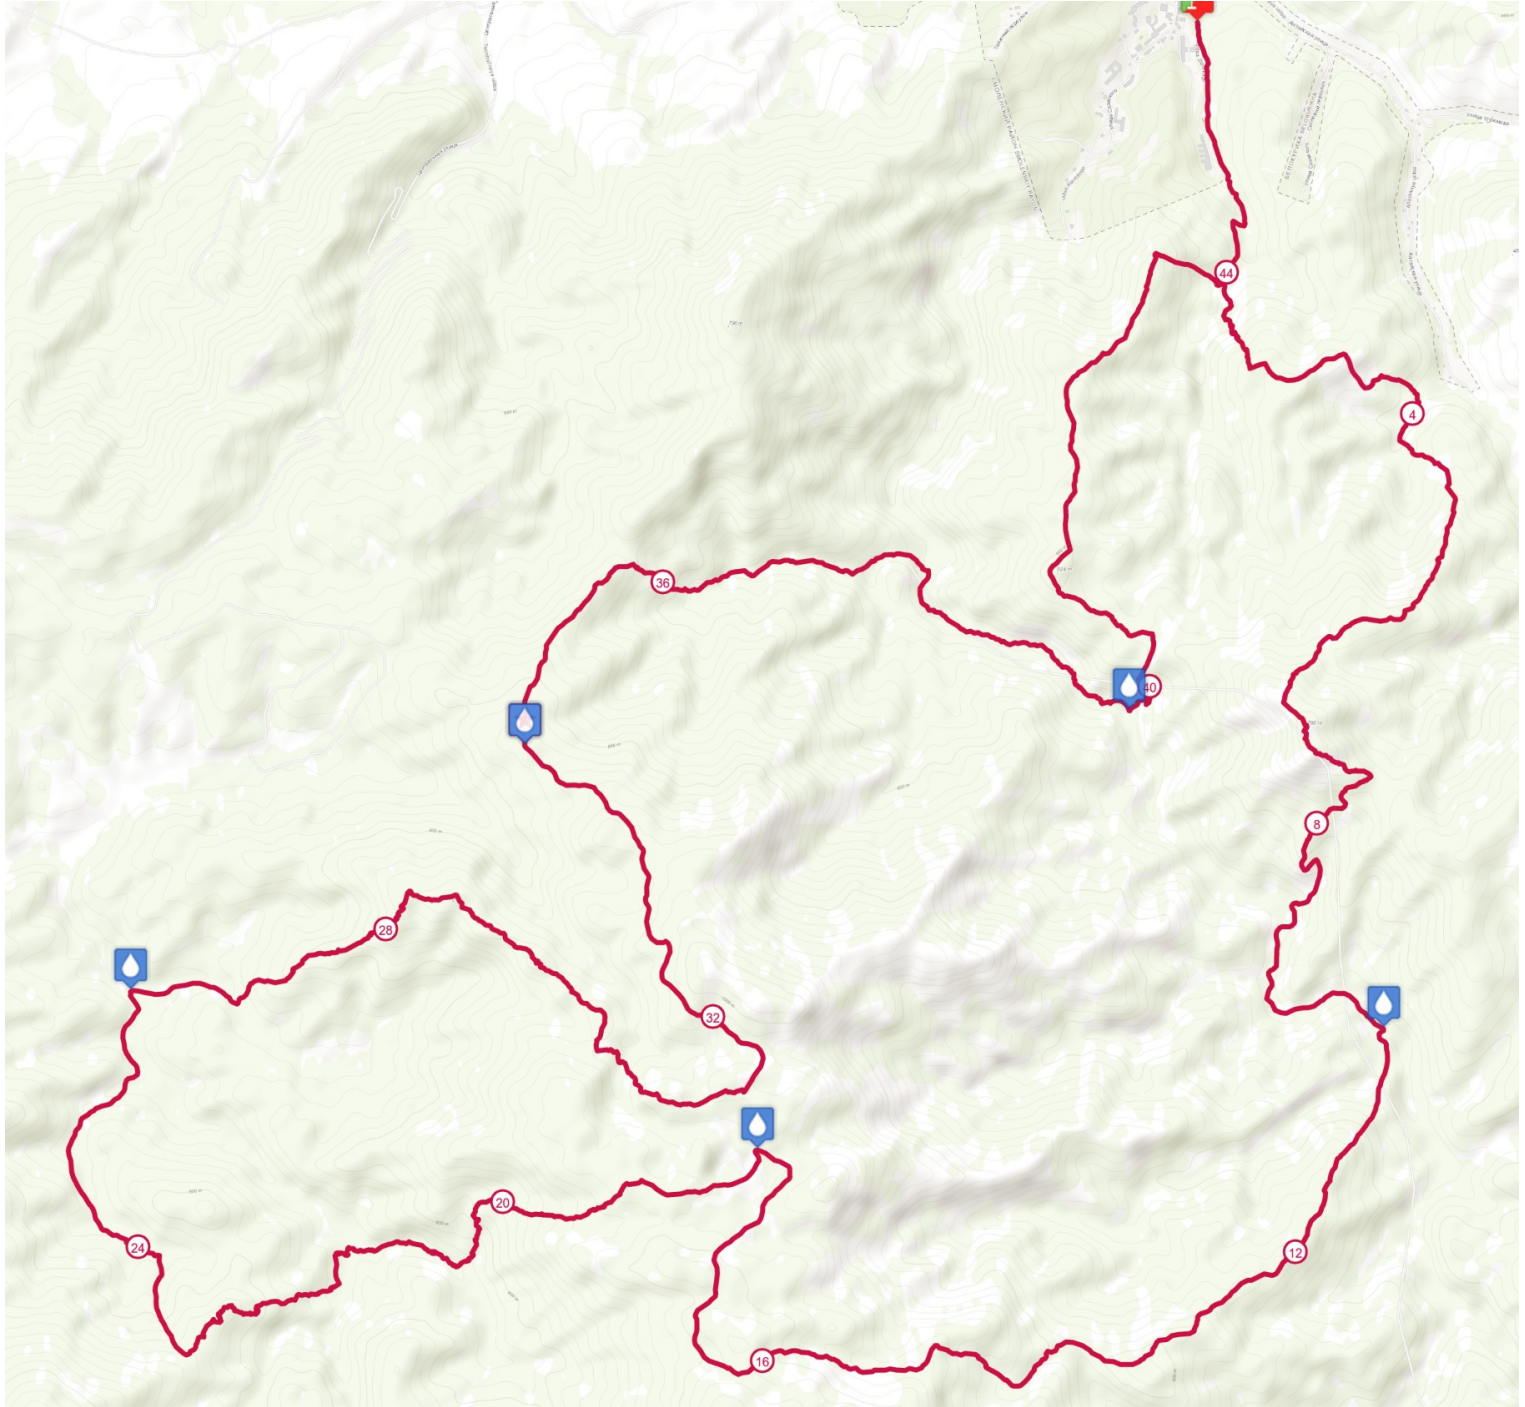

Get this track on your mobile with the app TrailConnect. To read more : <http://trailconnect.run>

<https://tracedetail.com>

 > 10%  > 20%  > 30%