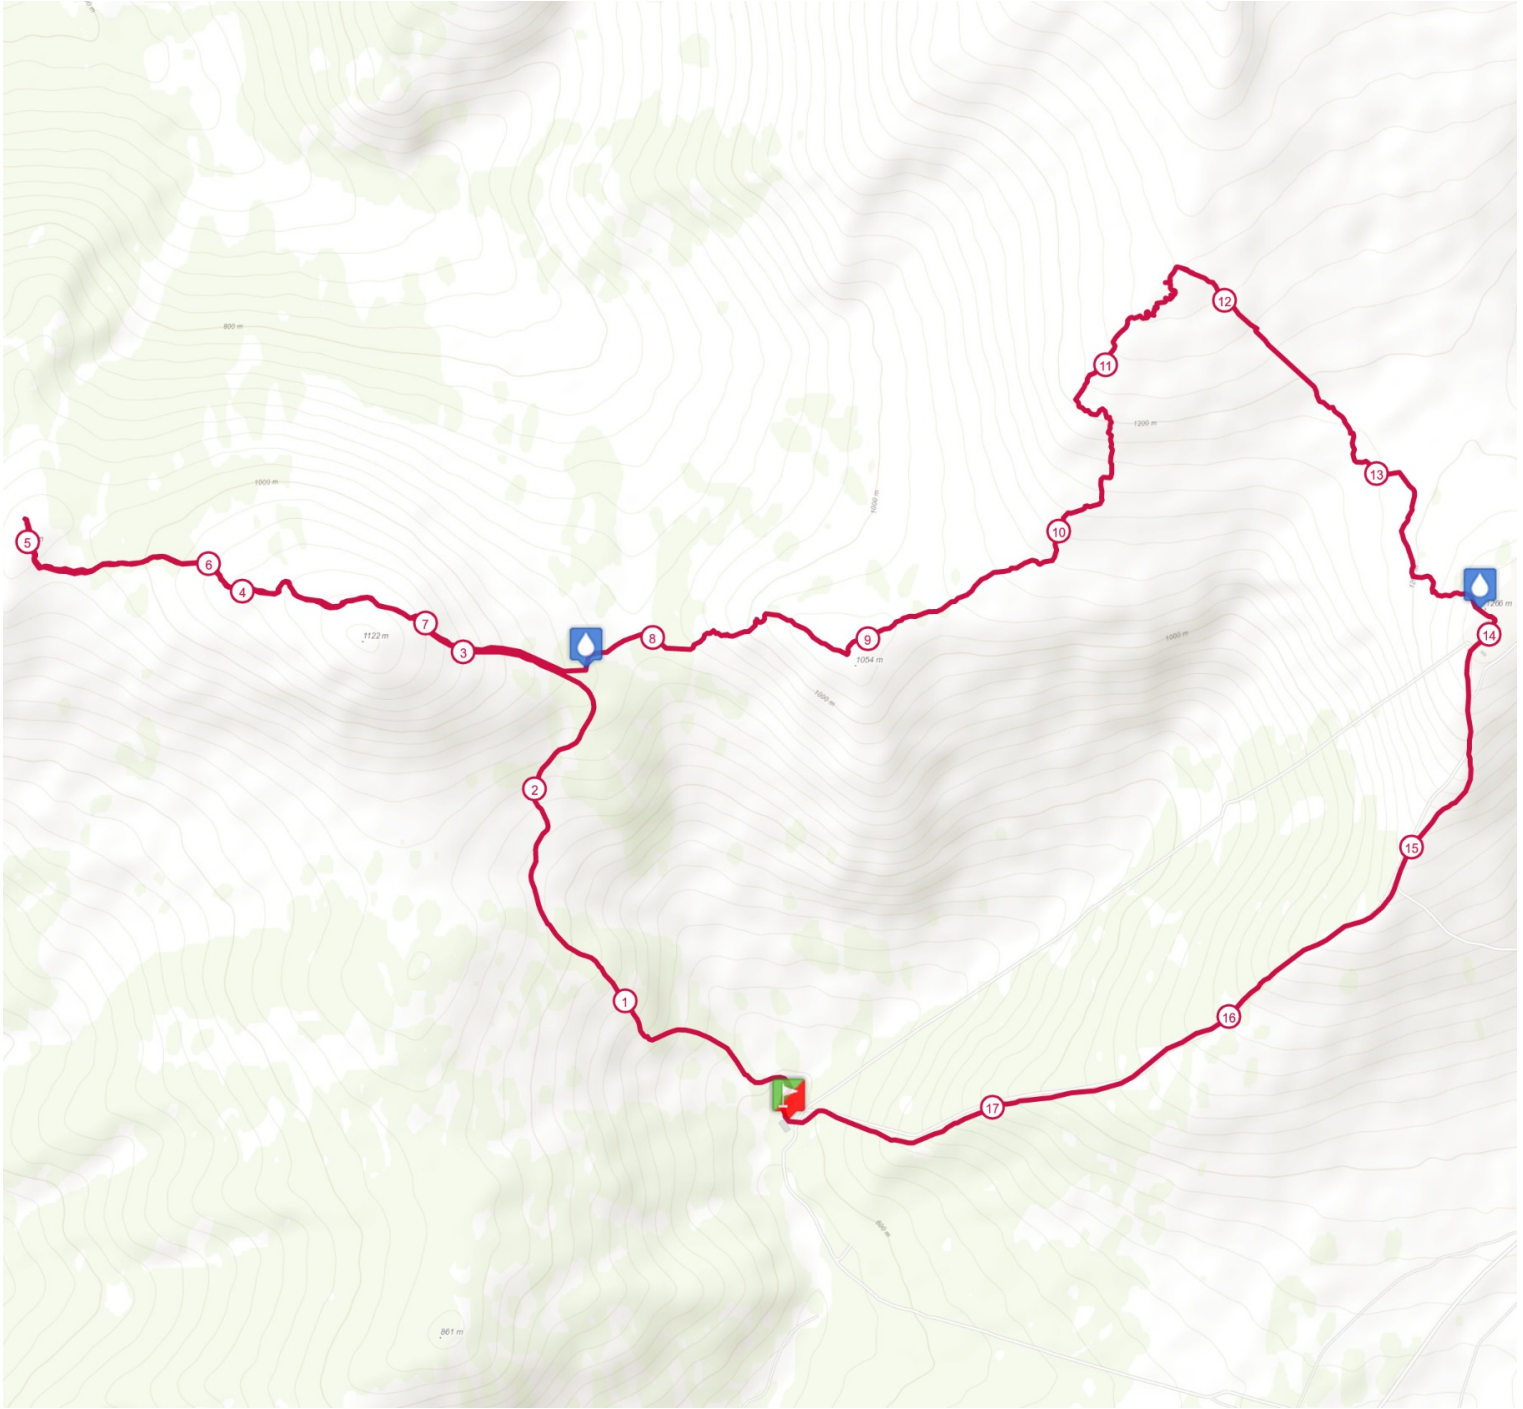

Get this track on your mobile with the app TrailConnect. To read more : <http://trailconnect.run>

<https://tracedetail.com>

 > 10%  > 20%  > 30%