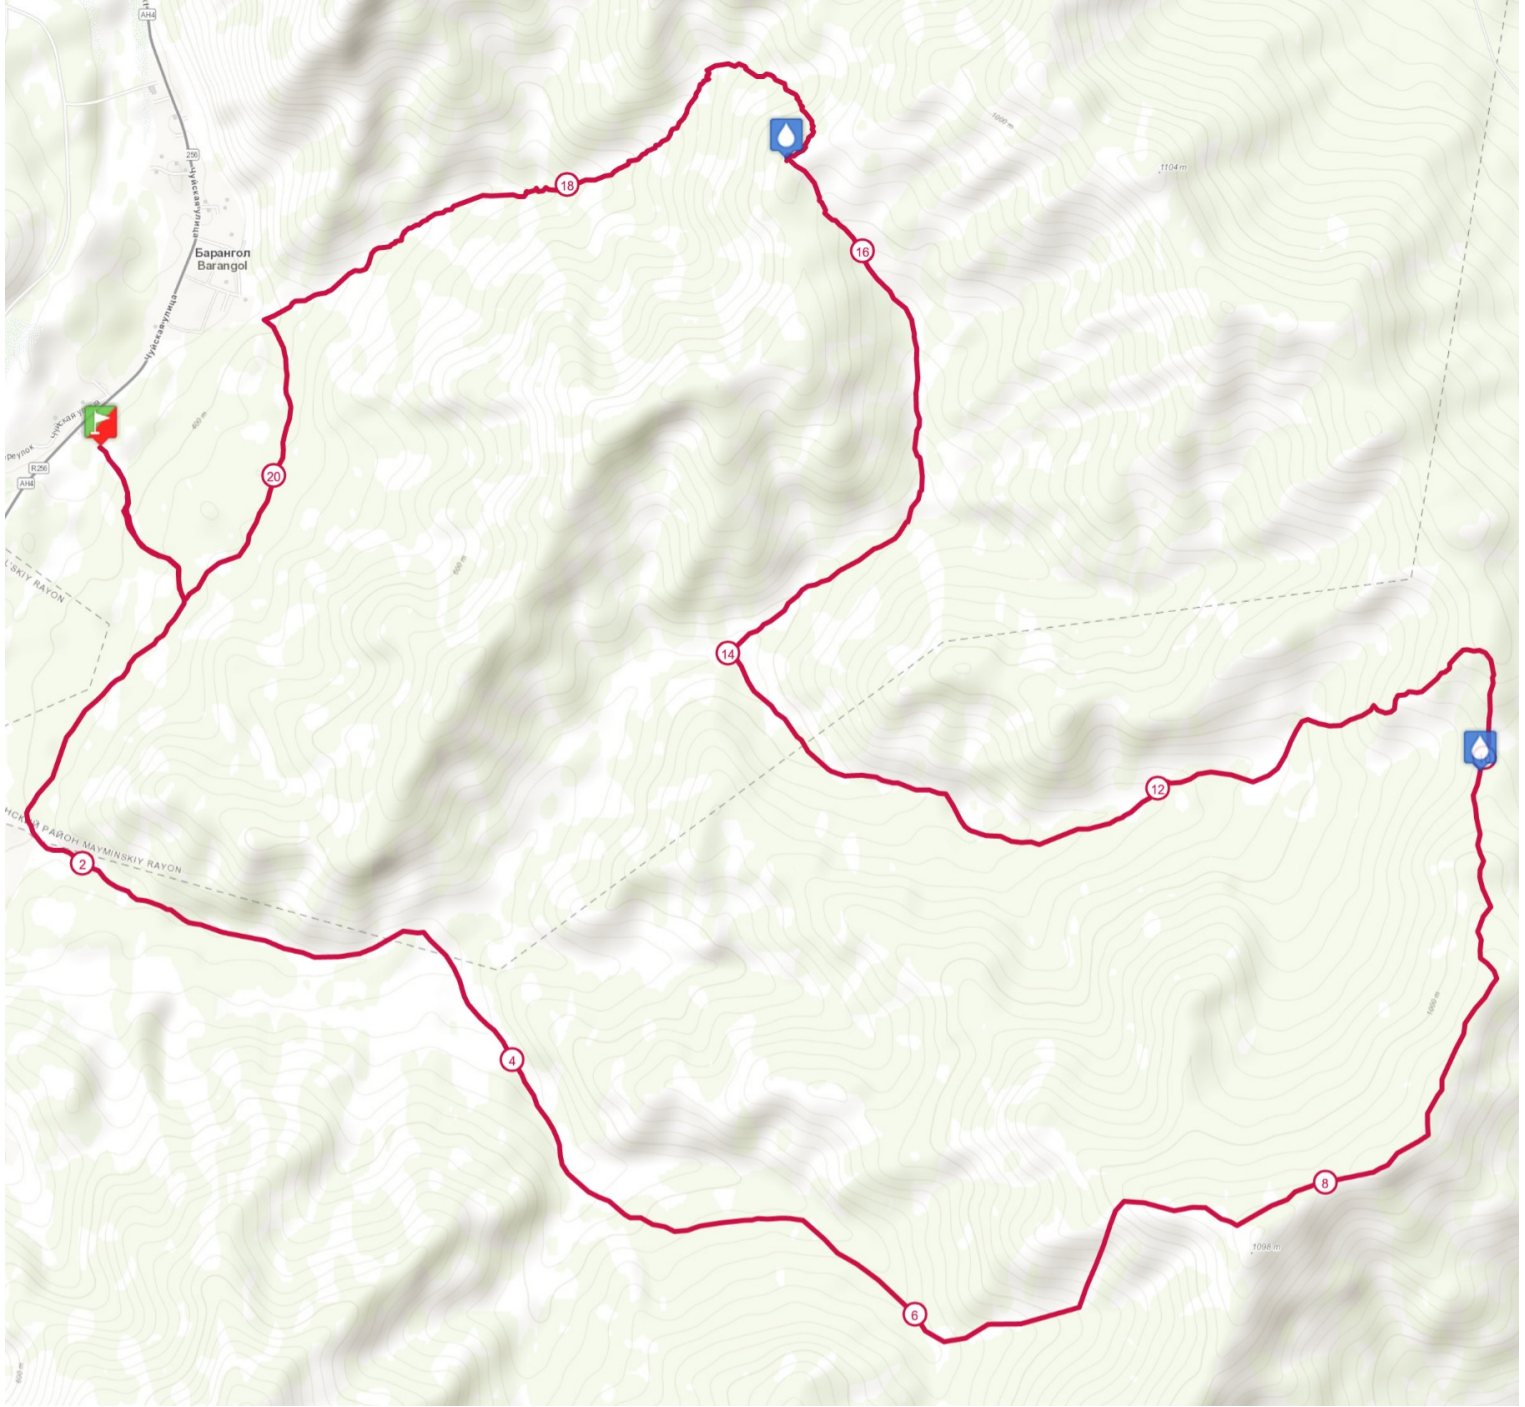

Get this track on your mobile with the app TrailConnect. To read more : <http://trailconnect.run>

<https://tracedetail.com>

 > 10%  > 20%  > 30%